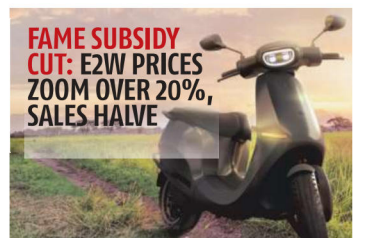

SHINE JACOB

SUBSIDY CUT AFTERMATH e2w key figures for June

MoM sales drop (in %)	Rough ride (%)	Major model Price (from Jun 1)	% chg MoM
One Electric -38	Si Pro	₹139,999	12
Other Energy -70	450X	₹165,000	5
TVS -62	TVS iQube	₹123,776	26
Amper -69	Magnus	₹104,900	36
Bajaj/Auto -73	Bajaj Chetak	₹144,000	18

Source: JMK Research report