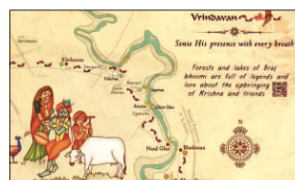

## Blissful Braj Vrindavan – Art on Canvas

(<https://sanskriti.mappls.com/braj/>) – Size 3' x 2', Special Sale offer of Rs 1990

The beautiful, aesthetically pleasing Blissful Braj Vrindavan - Art on Canvas, illustrates on an Antique India Map, an integral part of Lord Krishna's life, from his birth to his childhood, and can almost transport you to magical places in minutes. Experience the sheer joy and ecstasy of Krishna's childhood through our vibrant Cultural Art & Map of blissful moments.

## Blissful Braj Vrindavan – Art on Canvas

Experience the sheer joy and ecstasy of Krishna's childhood the map of blissful moments.

Shows the sacred 84 Kos Parikrama.

Featuring the holy cities that hold great importance in the 84 Kos Parikrama.

Shows the sacred sites, forests and lakes of Braj Bhoomi associated with Krishna's life.

QR Codes linked to our cultural app Sanskriti App, associated with places to help you navigate the popular pilgrimage called the Braj Circuit.